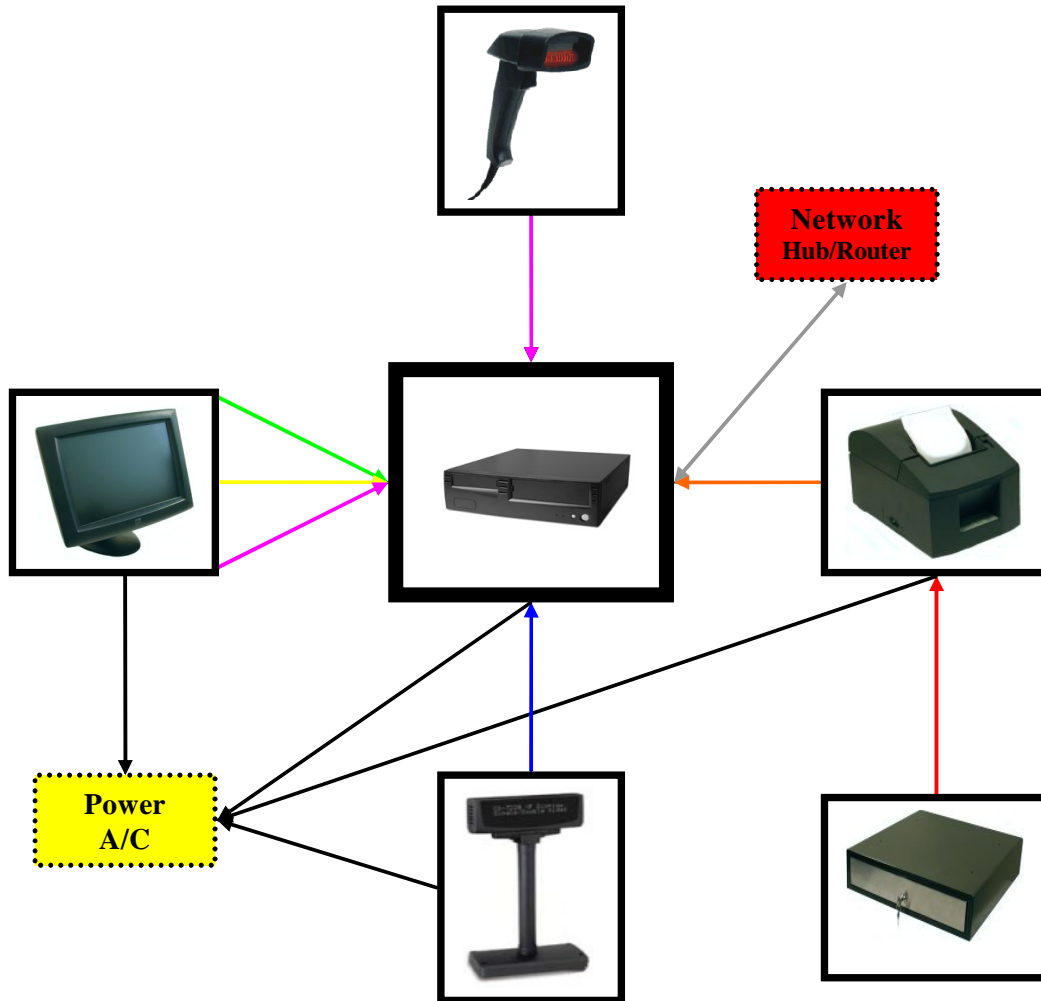

APX Complete POS Station Connectivity Scheme

Black:	Power Supply cable
Grey:	Networking cable
Red:	Cash Drawer jack\RJ11
Blue:	Serial cable
Orange:	Parallel cable
Green:	Audio cable
Pink:	USB cable
Yellow:	Monitor\Video cable

IMPORTANT: Printer can be also connected via serial or USB cable.
Scanner can be also connected via Keyboard wedged cable.